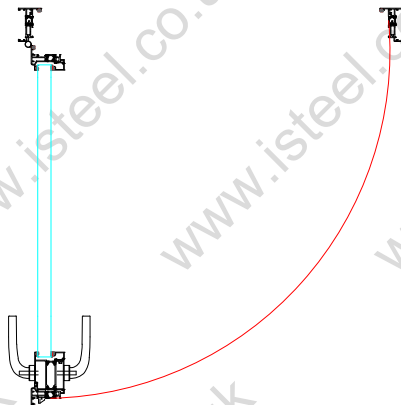

External - iSteel EXT-ALuLite
Open Out, Single, Swing-Opening Door Only

Web: isteel.co.uk

Tel: 0330 1331 069

Address: Unit B Glaziers Yard
15 Chambers Road
Barnsley
S74 9SA