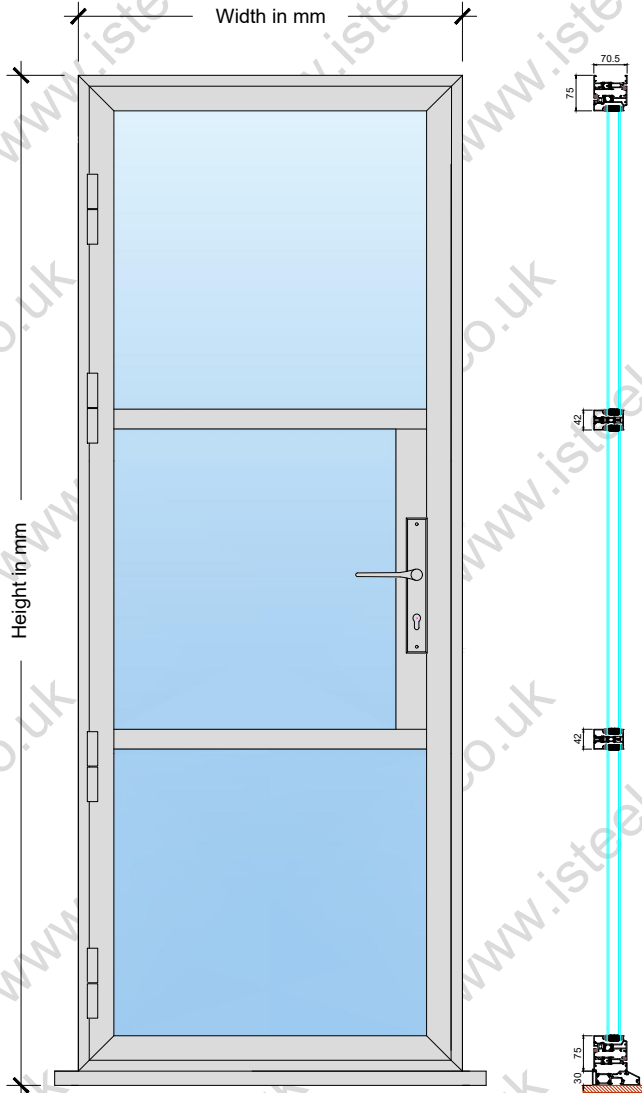

External - iSteel EXT-ALuLite
Open Out, Single, Swing-Opening Door Only

Web: isteel.co.uk

Tel: 0330 1331 069

Address: Unit B Glaziers Yard
15 Chambers Road
Barnsley
S74 9SA