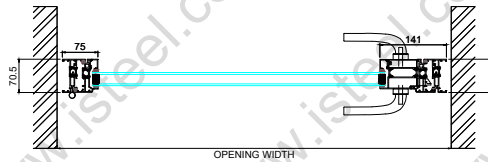

External - iSteel EXT-ALuLite
Open Out, Single, Swing-Opening Door Only

Web: isteel.co.uk

Tel: 0330 1331 069

Address: Unit B Glaziers Yard
15 Chambers Road
Barnsley
S74 9SA