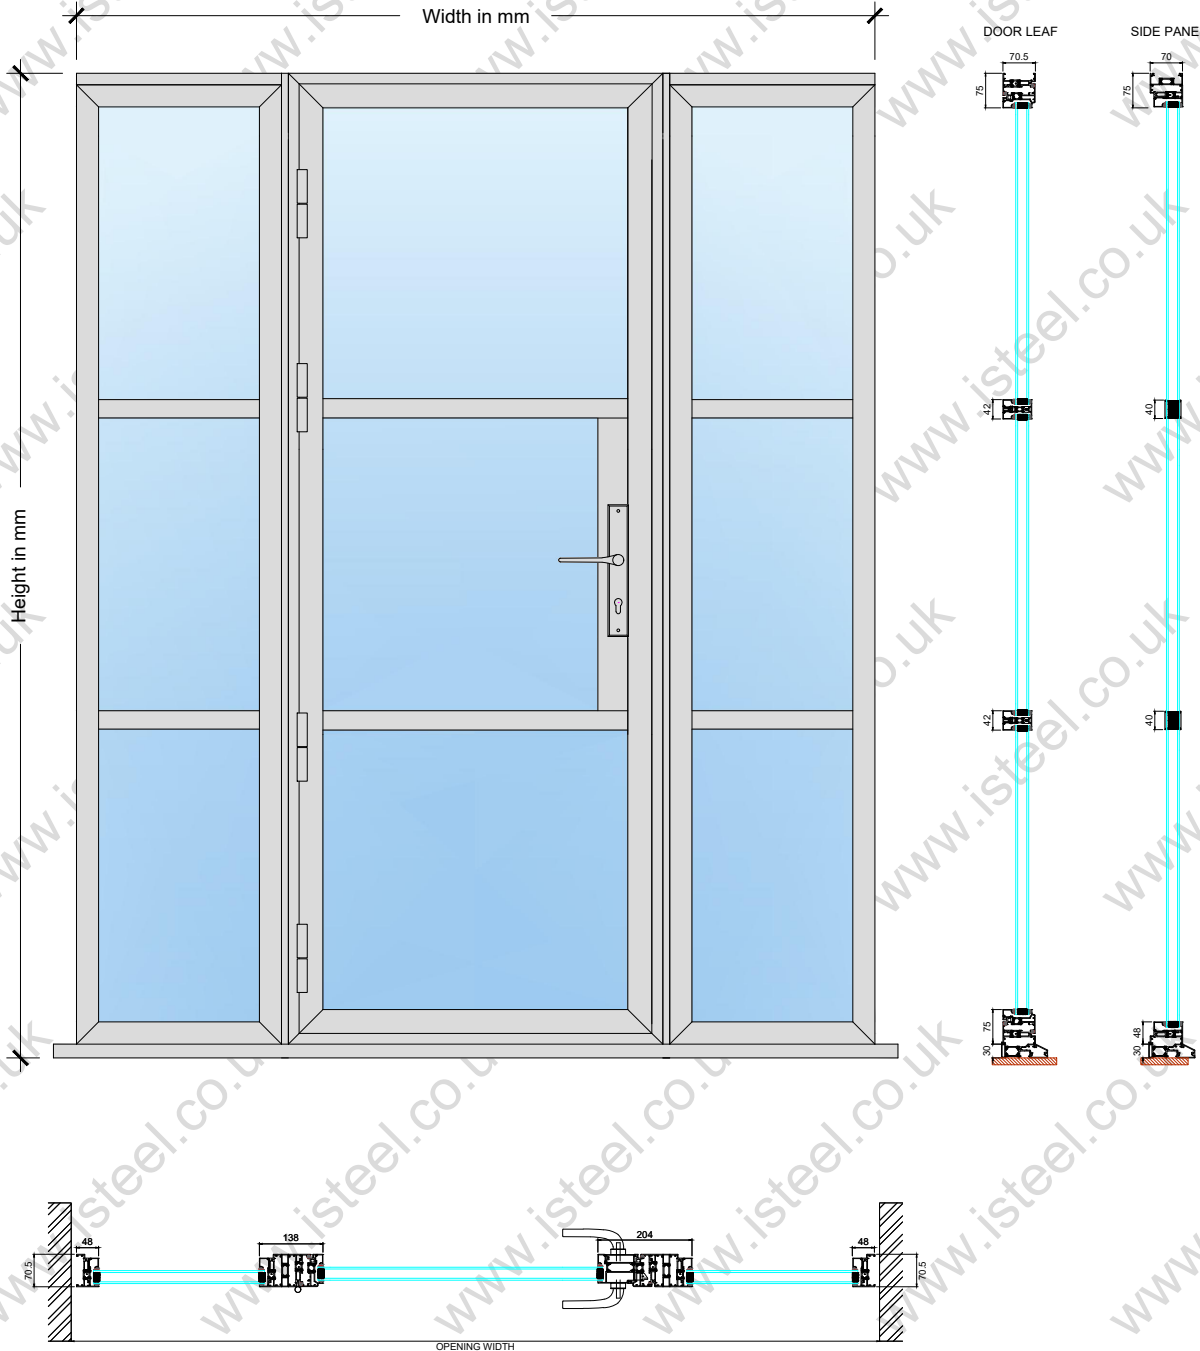

**External - iSteel EXT-ALuLite**  
Open Out, Single, Swing-Opening Door & Fixed Side Panels

Web: [isteel.co.uk](http://isteel.co.uk)  
Tel: 0330 1331 069  
Address: Unit B Glaziers Yard  
15 Chambers Road  
Barnsley  
S74 9SA