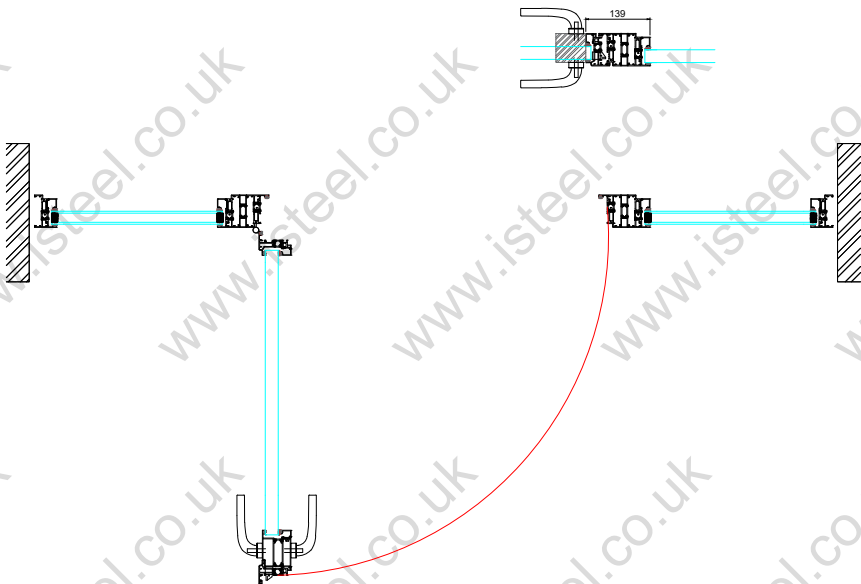

**External - iSteel EXT-ALuLite**  
Open Out, Single, Swing-Opening Door & Fixed Side Panels

Web: [isteel.co.uk](http://isteel.co.uk)  
Tel: 0330 1331 069  
Address: Unit B Glaziers Yard  
15 Chambers Road  
Barnsley  
S74 9SA