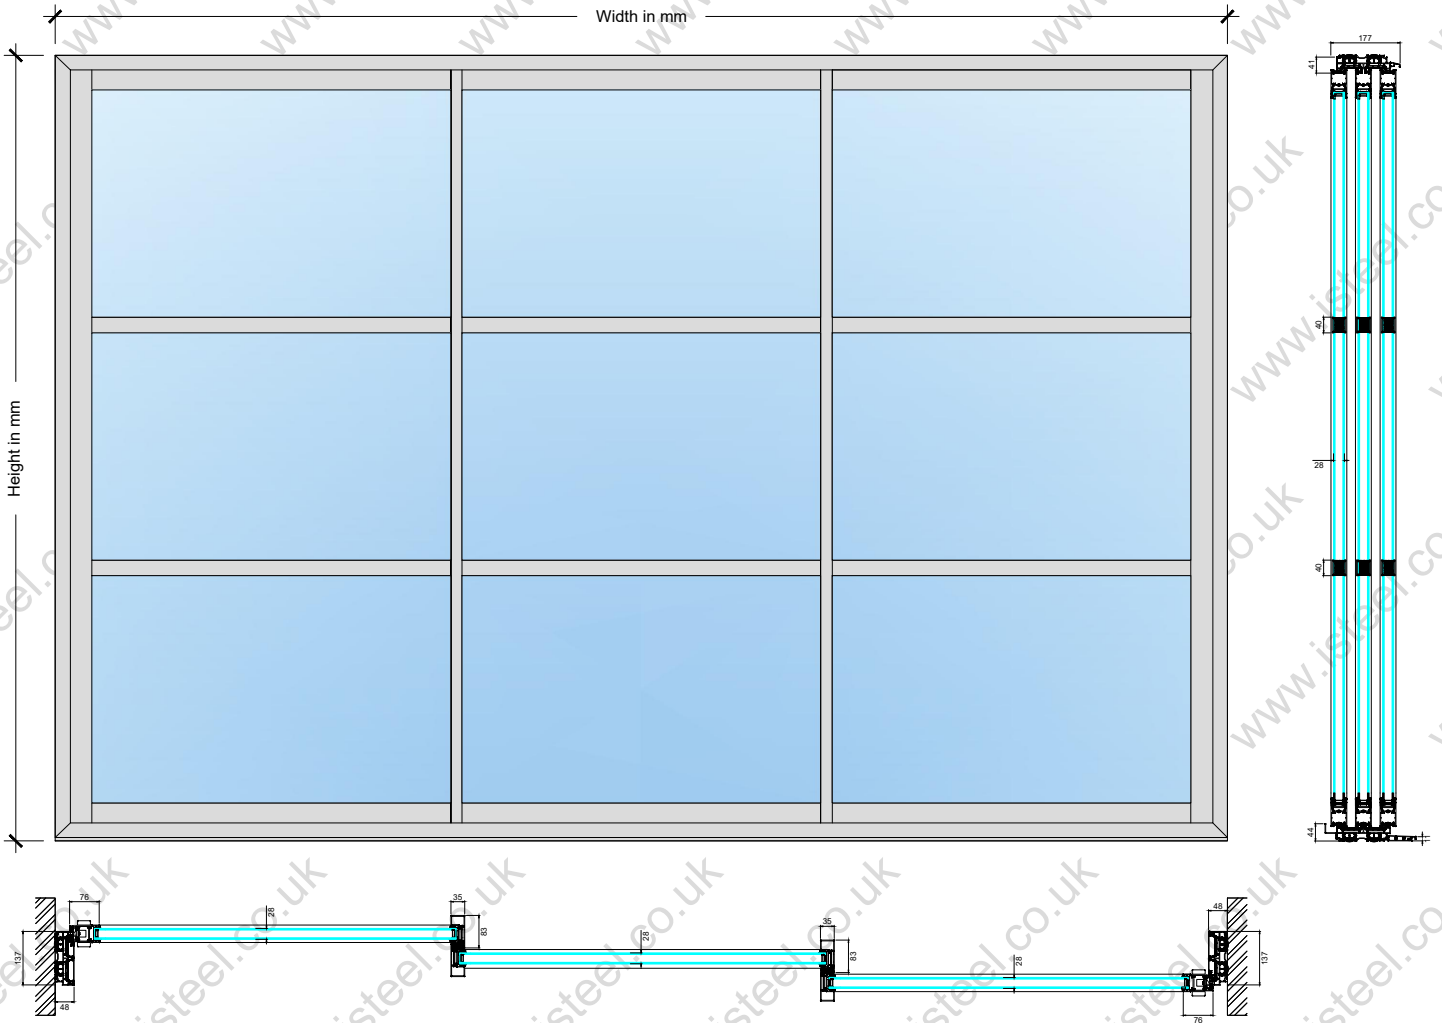

External - iSteel EXT-ALuLite
Sliding Doors

Web: isteel.co.uk
Tel: 0330 1331 069
Address: Unit B Glaziers Yard
15 Chambers Road
Barnsley
S74 9SA