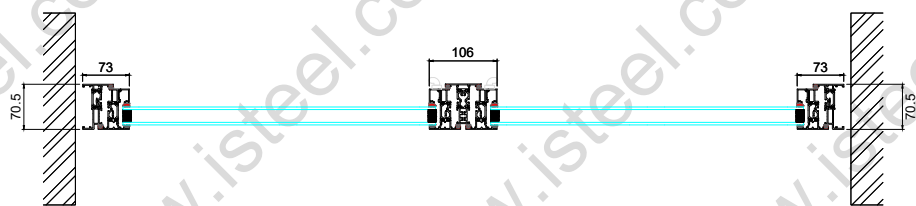

External - iSteel EXT-ALuLite
Open Out, Double Side Hung Vent Window

Web: isteel.co.uk

Tel: 0330 1331 069

Address: Unit B Glaziers Yard
15 Chambers Road
Barnsley
S74 9SA