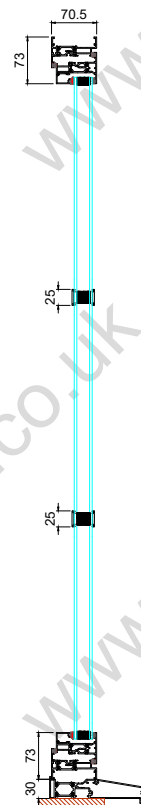

External - iSteel EXT-ALuLite
Open Out, Double Side Hung Vent Window

Web: isteel.co.uk

Tel: 0330 1331 069

Address: Unit B Glaziers Yard
15 Chambers Road
Barnsley
S74 9SA