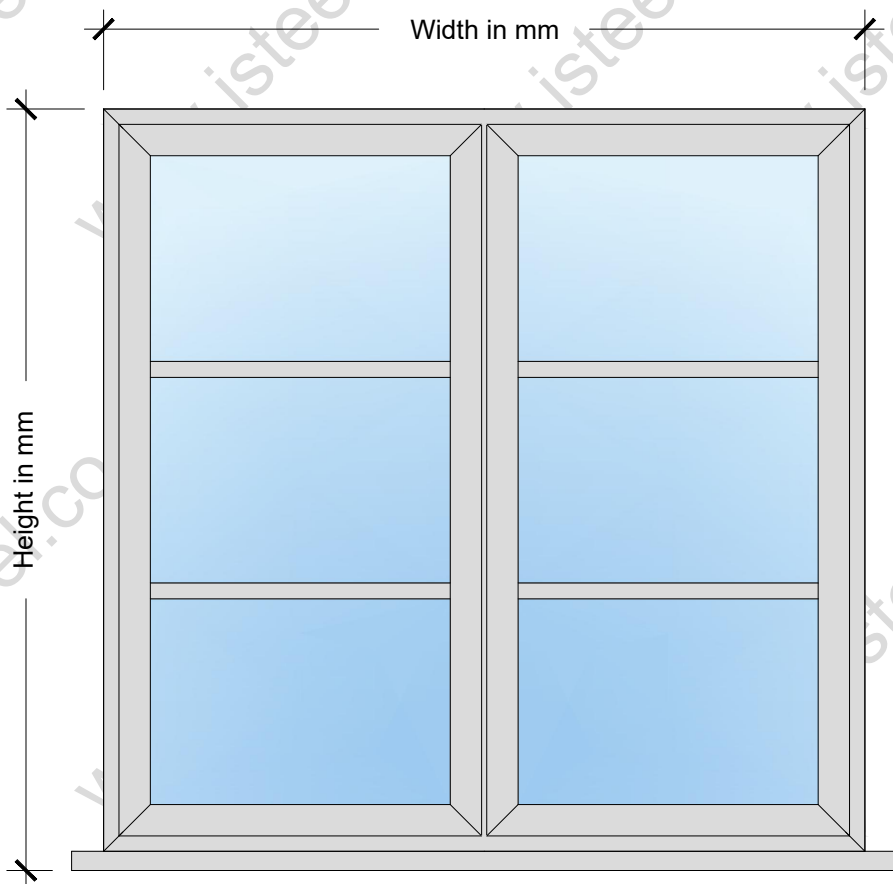

External - iSteel EXT-ALuLite
Open Out, Double Side Hung Vent Window

Web: isteel.co.uk

Tel: 0330 1331 069

Address: Unit B Glaziers Yard
15 Chambers Road
Barnsley
S74 9SA