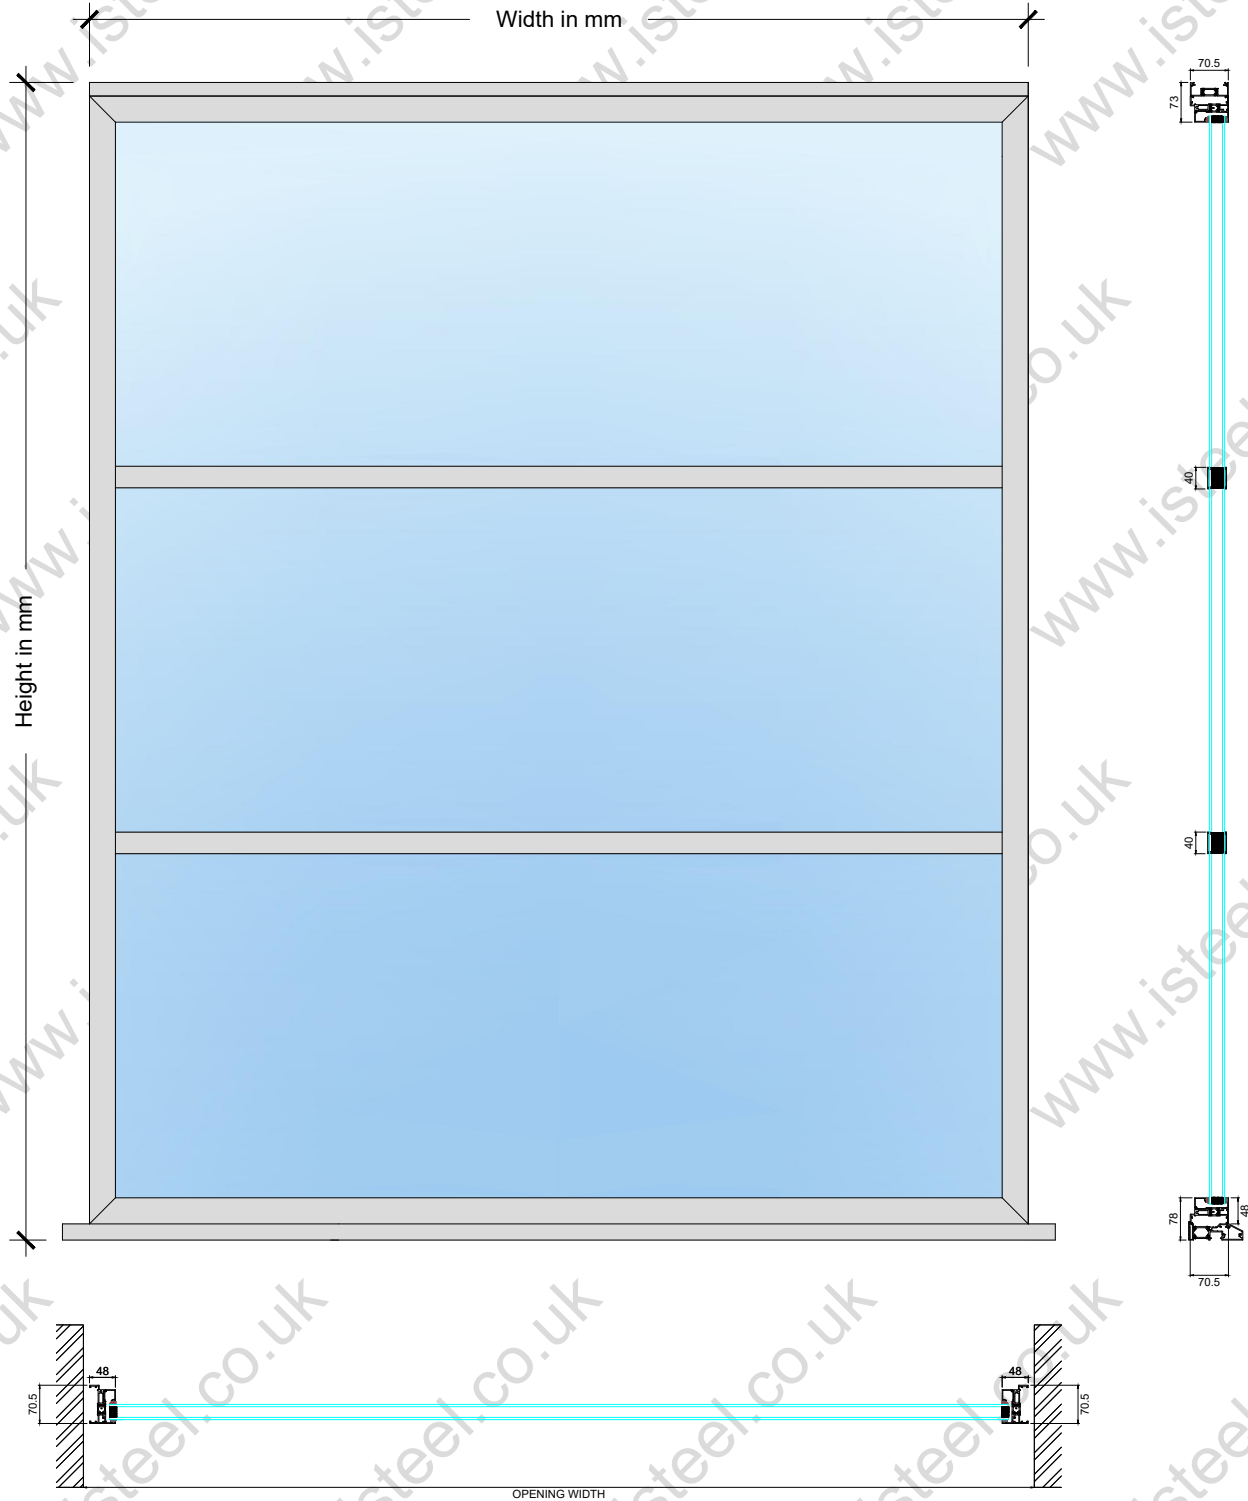

External - iSteel EXT-ALuLite
Fixed Glazed Window

Web: isteel.co.uk
Tel: 0330 1331 069
Address: Unit B Glaziers Yard
15 Chambers Road
Barnsley
S74 9SA