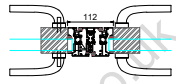

External - iSteel EXT-ALuLite  
 Open Out, Double, Swing-Opening Door & Fixed Side Panels

Web: [isteel.co.uk](http://isteel.co.uk)  
 Tel: 0330 1331 069  
 Address: Unit B Glaziers Yard  
 15 Chambers Road  
 Barnsley  
 S74 9SA