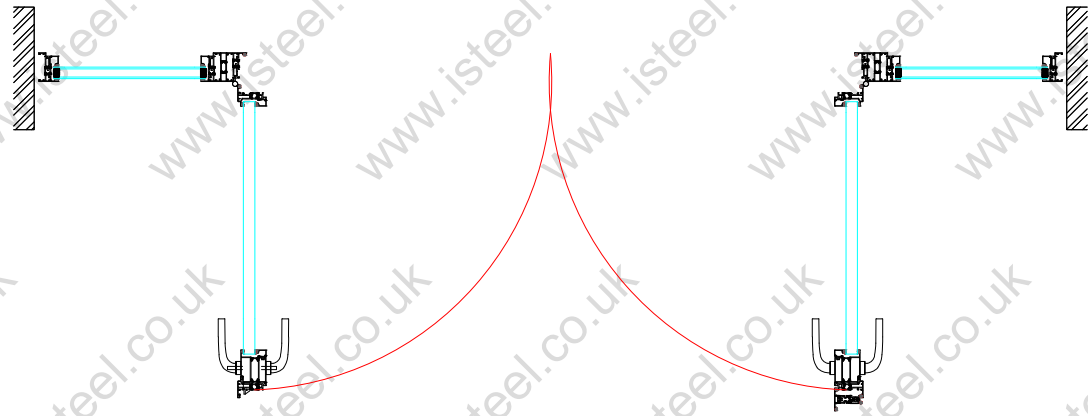

External - iSteel EXT-ALuLite  
 Open Out, Double, Swing-Opening Door & Fixed Side Panels

Web: [isteel.co.uk](http://isteel.co.uk)  
 Tel: 0330 1331 069  
 Address: Unit B Glaziers Yard  
 15 Chambers Road  
 Barnsley  
 S74 9SA