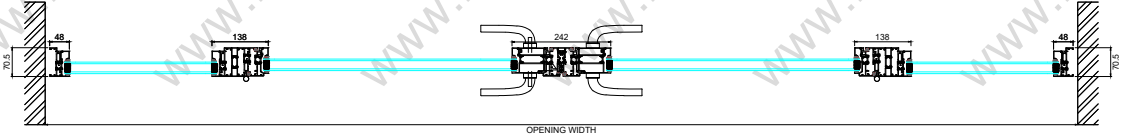

External - iSteel EXT-ALuLite  
 Open Out, Double, Swing-Opening Door & Fixed Side Panels

Web: [isteel.co.uk](http://isteel.co.uk)  
 Tel: 0330 1331 069  
 Address: Unit B Glaziers Yard  
 15 Chambers Road  
 Barnsley  
 S74 9SA