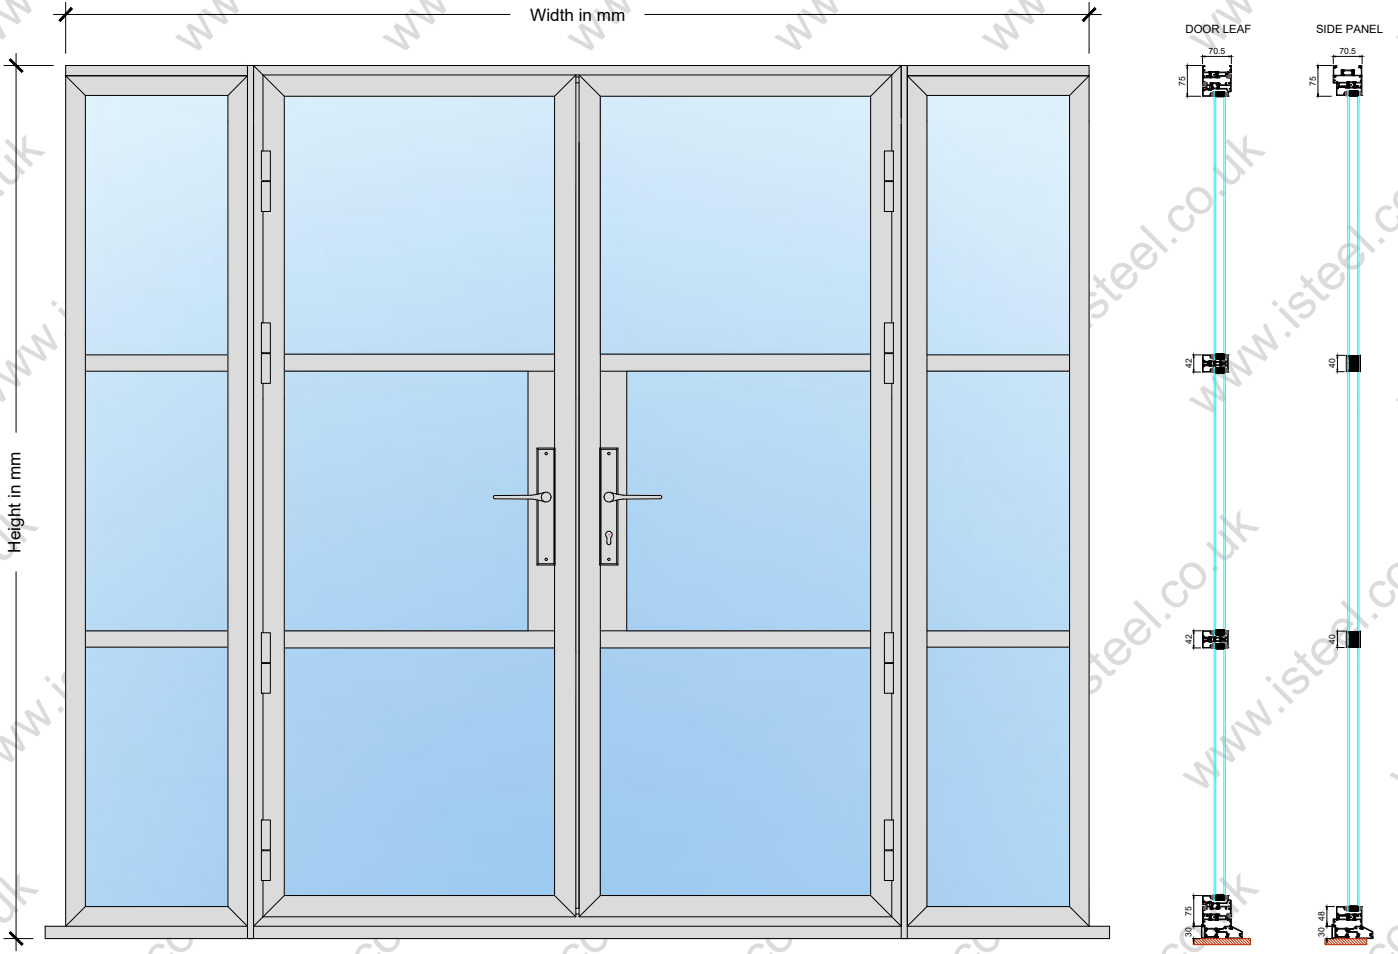

External - iSteel EXT-ALuLite  
 Open Out, Double, Swing-Opening Door & Fixed Side Panels

Web: [isteel.co.uk](http://isteel.co.uk)  
 Tel: 0330 1331 069  
 Address: Unit B Glaziers Yard  
 15 Chambers Road  
 Barnsley  
 S74 9SA