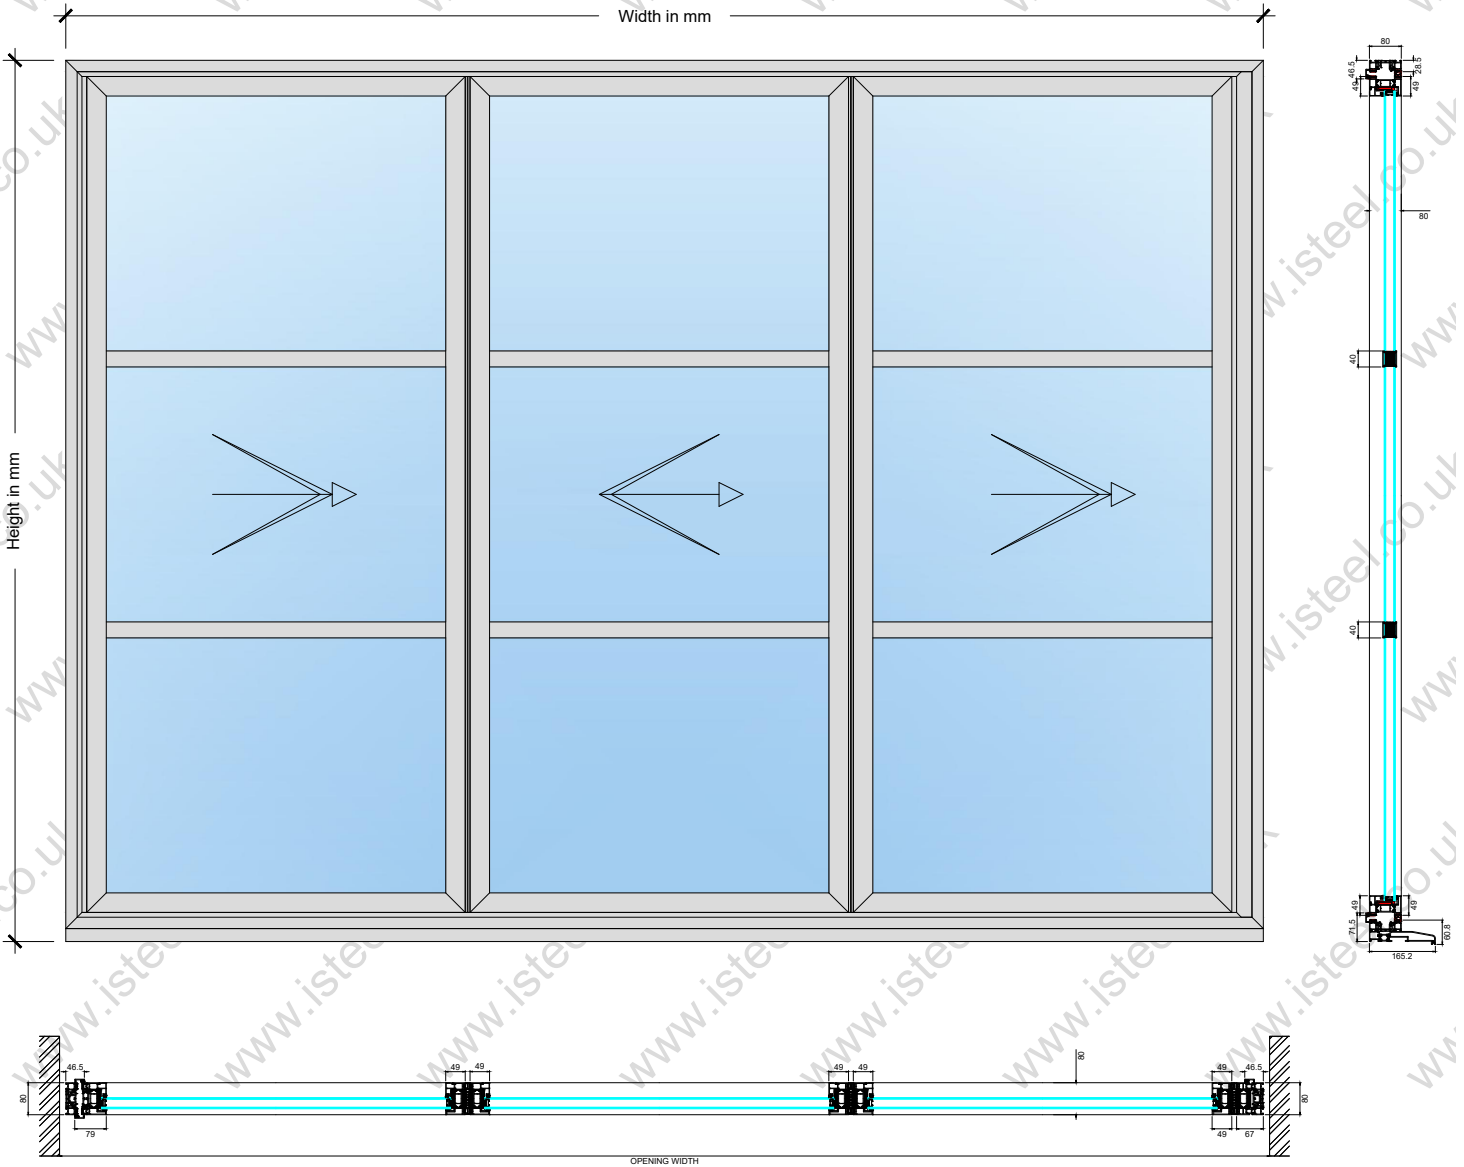

External - iSteel AluLite
Bi-Fold Doors (165mm Sub Cill)

Web: isteel.co.uk
Tel: 0330 1331 069
Address: Unit B Glaziers Yard
15 Chambers Road
Barnsley
S74 9SA