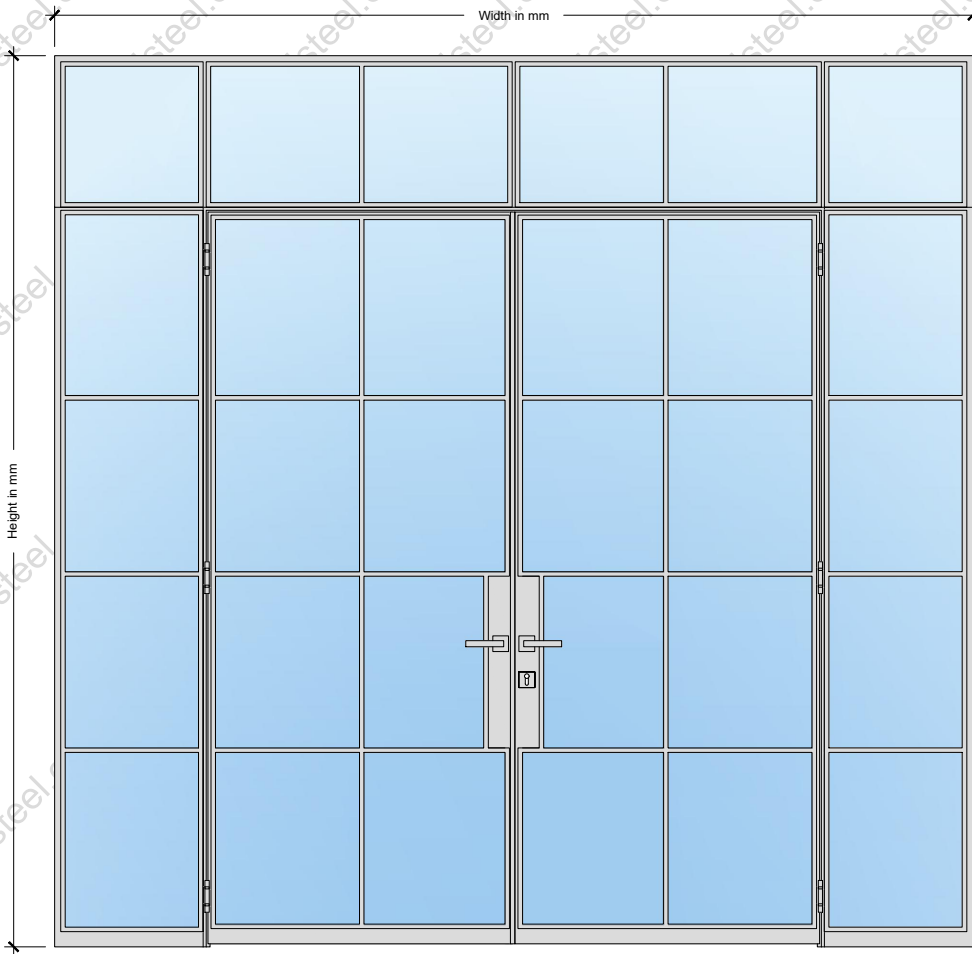

Web: isteel.co.uk
Tel: 0330 1331 069
Address: Unit B, Glaziers Yard,
15 Chambers Road,
Platts Common Estate
Barnsley S74 9SA