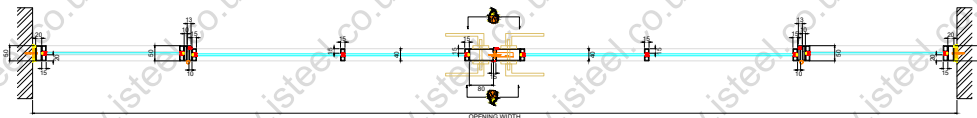

Closed Plan Section