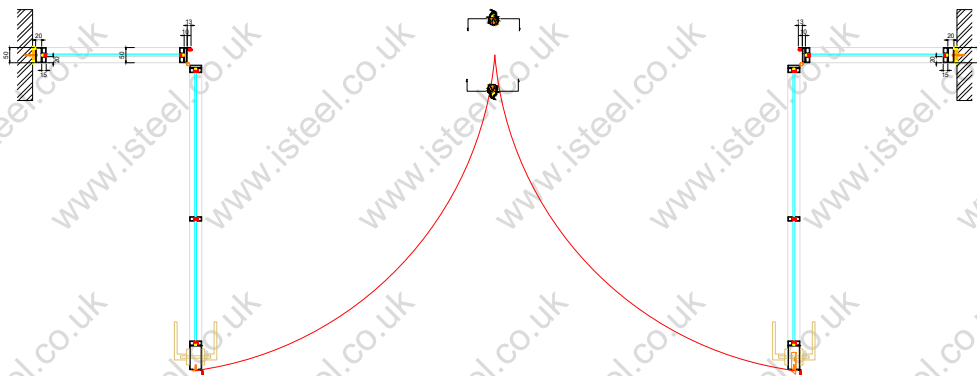

Opening Plan Section