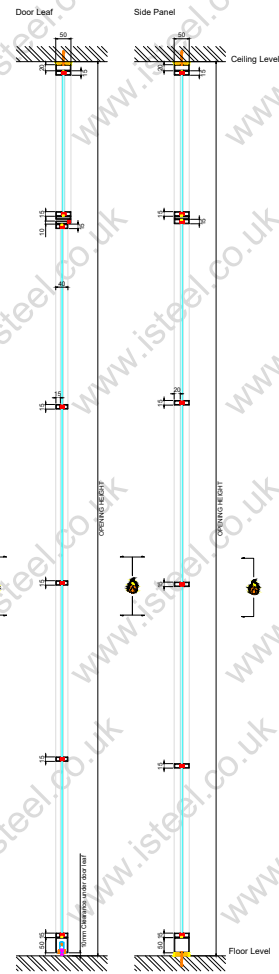

Web: isteel.co.uk
Tel: 0330 1331 069
Address: Unit B, Glaziers Yard,
15 Chambers Road,
Platts Common Estate
Barnsley S74 9SA