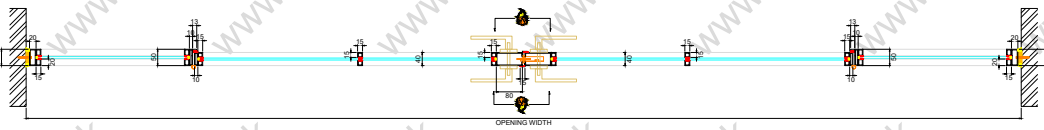

Closed Plan Section