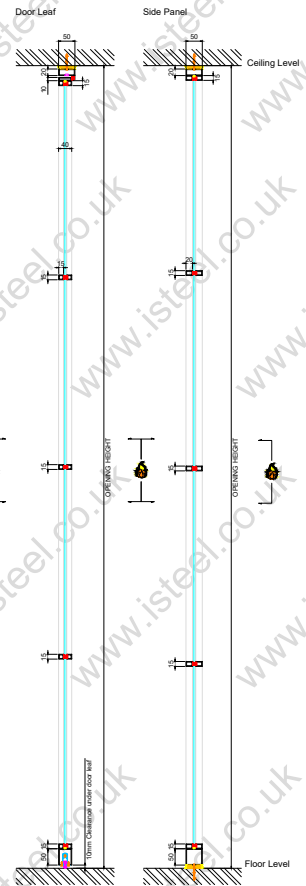

Web: isteel.co.uk
Tel: 0330 1331 069
Address: Unit B, Glaziers Yard,
15 Chambers Road,
Platts Common Estate
Barnsley S74 9SA