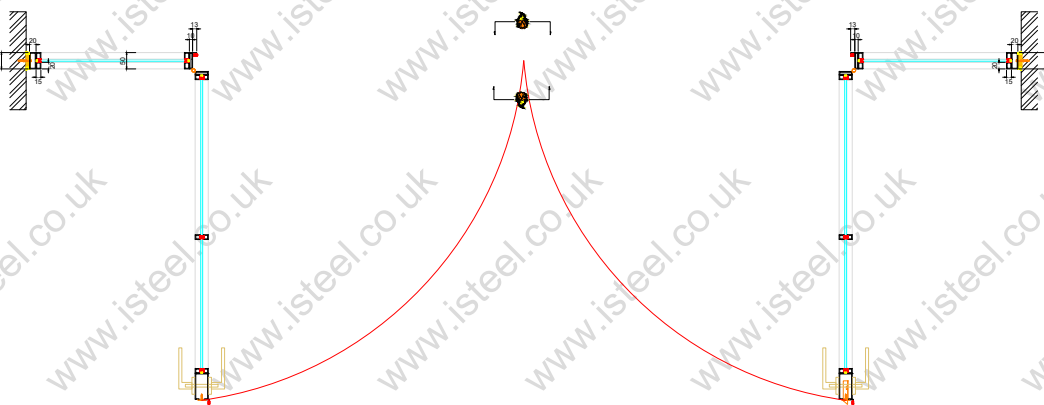

Opening Plan Section