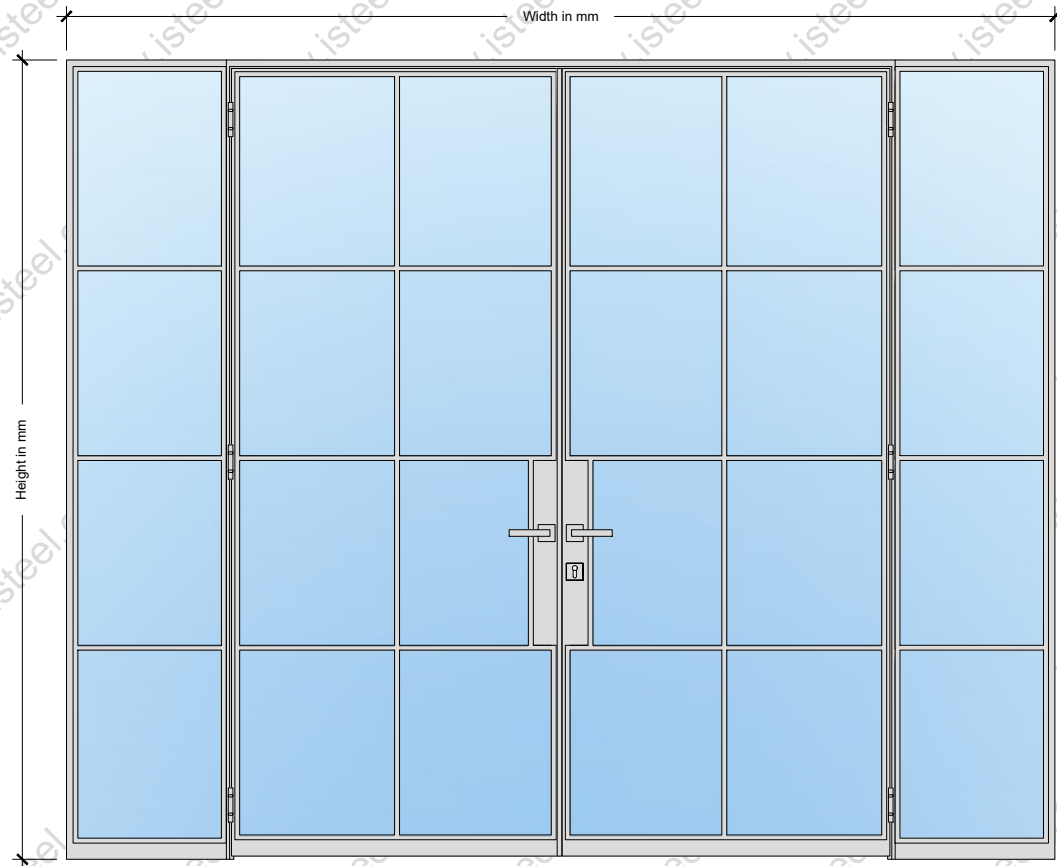

Web: isteel.co.uk
Tel: 0330 1331 069
Address: Unit B, Glaziers Yard,
15 Chambers Road,
Platts Common Estate
Barnsley S74 9SA