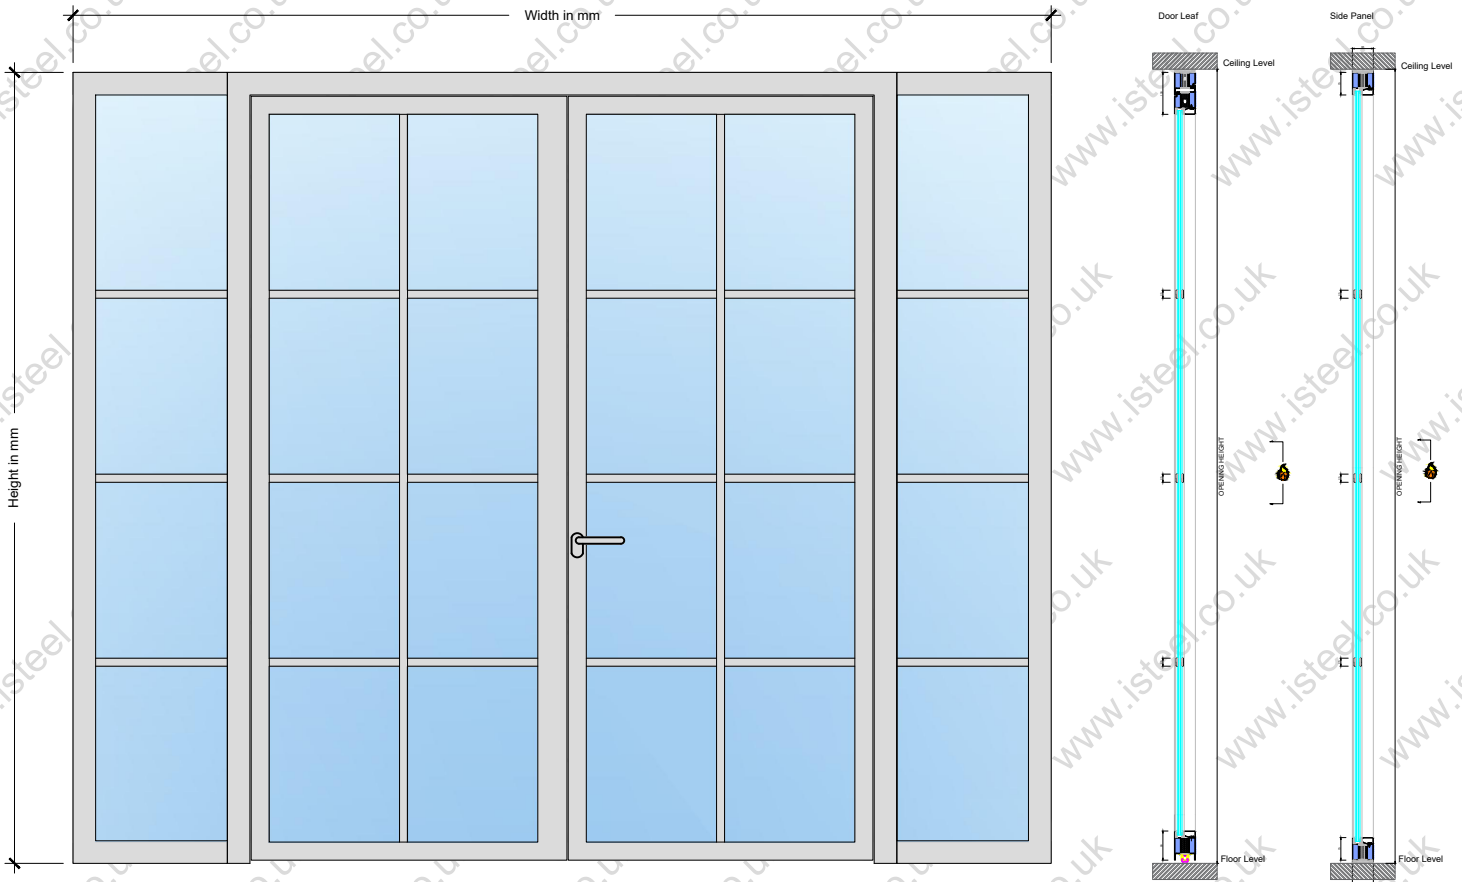

EI60 Fire Rated - FRST
Double Swing Opening Fire Door with Side Panels (60 Minutes, Integrity & Insulation Fire Rated)

Closed Plan Section

Opening Plan Section

Web: isteel.co.uk
Tel: 0330 1331 069
Address: Unit B, Glaziers Yard,
15 Chambers Road,
Platts Common Estate
Barnsley S74 9SA