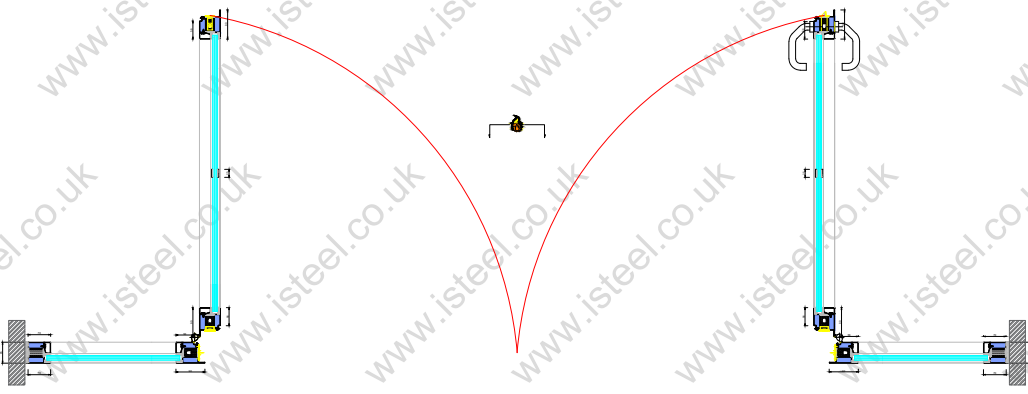

EI60 Fire Rated - FRST
Double Swing Opening Fire Door with Side Panels (60 Minutes, Integrity & Insulation Fire Rated)

Closed Plan Section

Opening Plan Section

Web: isteel.co.uk
Tel: 0330 1331 069
Address: Unit B, Glaziers Yard,
15 Chambers Road,
Platts Common Estate
Barnsley S74 9SA