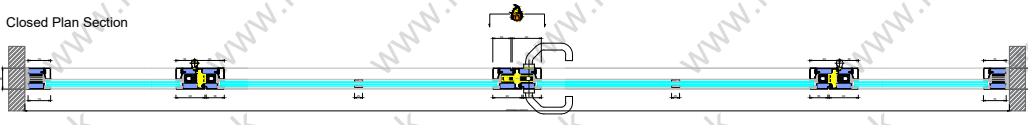

EI60 Fire Rated - FRST
Double Swing Opening Fire Door with Side Panels (60 Minutes, Integrity & Insulation Fire Rated)

Closed Plan Section

Opening Plan Section

Web: isteel.co.uk
Tel: 0330 1331 069
Address: Unit B, Glaziers Yard,
15 Chambers Road,
Platts Common Estate
Barnsley S74 9SA