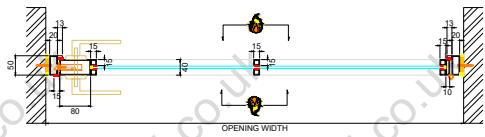

E30 - iSteel 'FireRated'
 Single Swing Opening Fire Door & fixed top panel (30 Minutes, Integrity Only Fire Rated)

Closed Plan Section

Opening Plan Section

Web: isteel.co.uk
 Tel: 0330 1331 069
 Address: Unit 18
 Grange Lane,
 Barnsley,
 S71 5AS