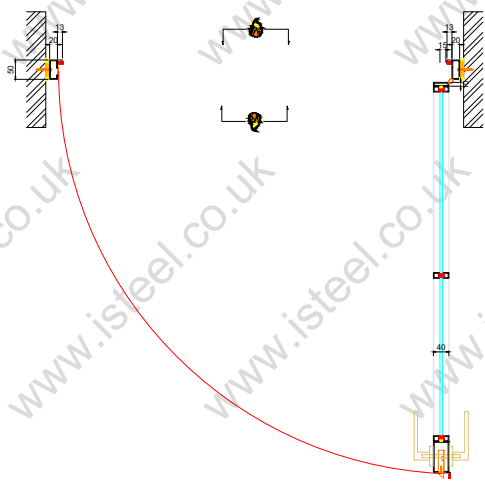

E30 - iSteel 'FireRated'
 Single Swing Opening Fire Door & fixed top panel (30 Minutes, Integrity Only Fire Rated)

Closed Plan Section

Opening Plan Section

Web: isteel.co.uk
 Tel: 0330 1331 069
 Address: Unit 18
 Grange Lane,
 Barnsley,
 S71 5AS