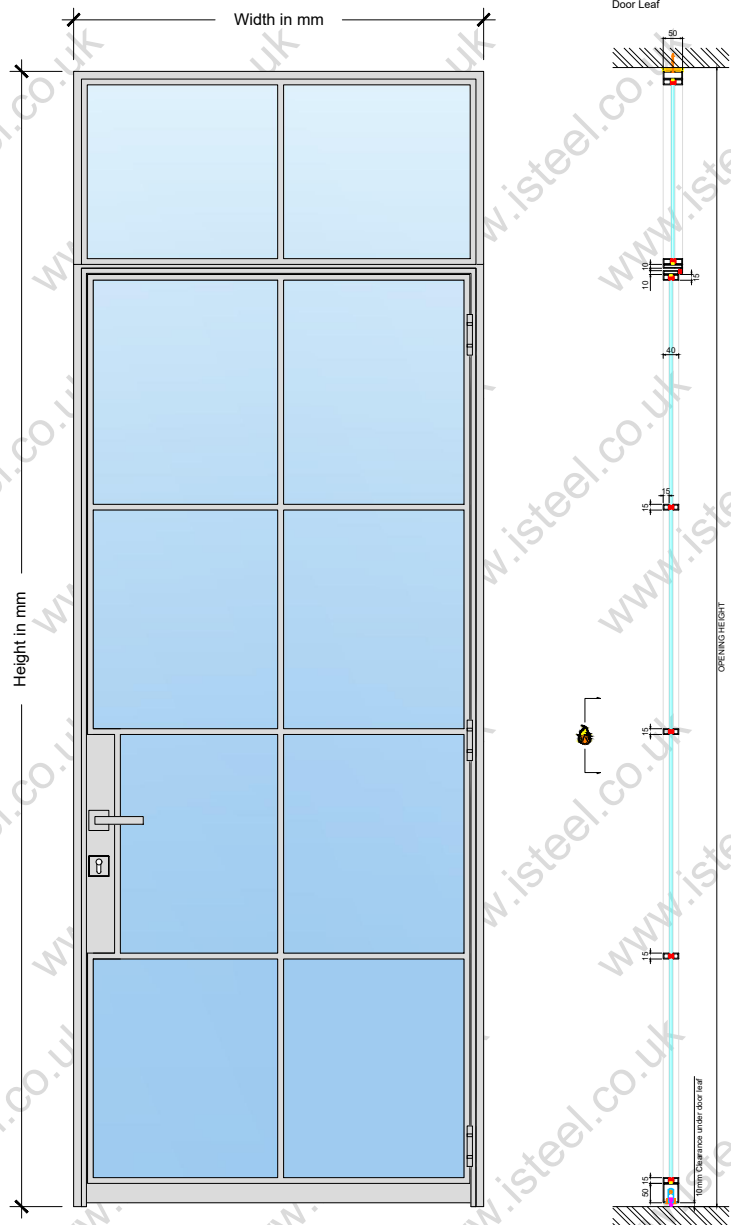

E30 - iSteel 'FireRated'
 Single Swing Opening Fire Door & fixed top panel (30 Minutes, Integrity Only Fire Rated)

Closed Plan Section

Opening Plan Section

Web: isteel.co.uk
 Tel: 0330 1331 069
 Address: Unit 18
 Grange Lane,
 Barnsley,
 S71 5AS