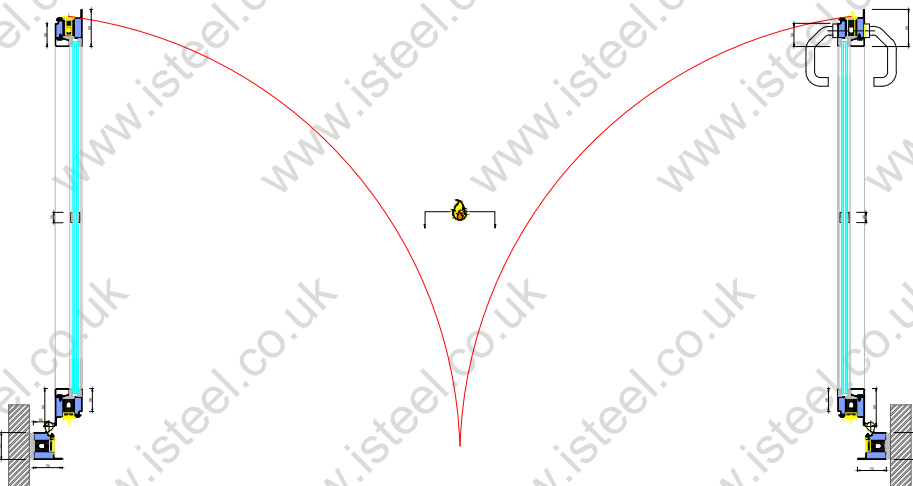

EI60 Fire Rated - FRST
Double Swing Opening Fire Door (60 Minutes, Integrity & Insulation Fire Rated)

Closed Plan Section

Opening Plan Section

Web: isteel.co.uk
Tel: 0330 1331 069
Address: Unit B, Glaziers Yard,
15 Chambers Road,
Platts Common Estate
Barnsley S74 9SA