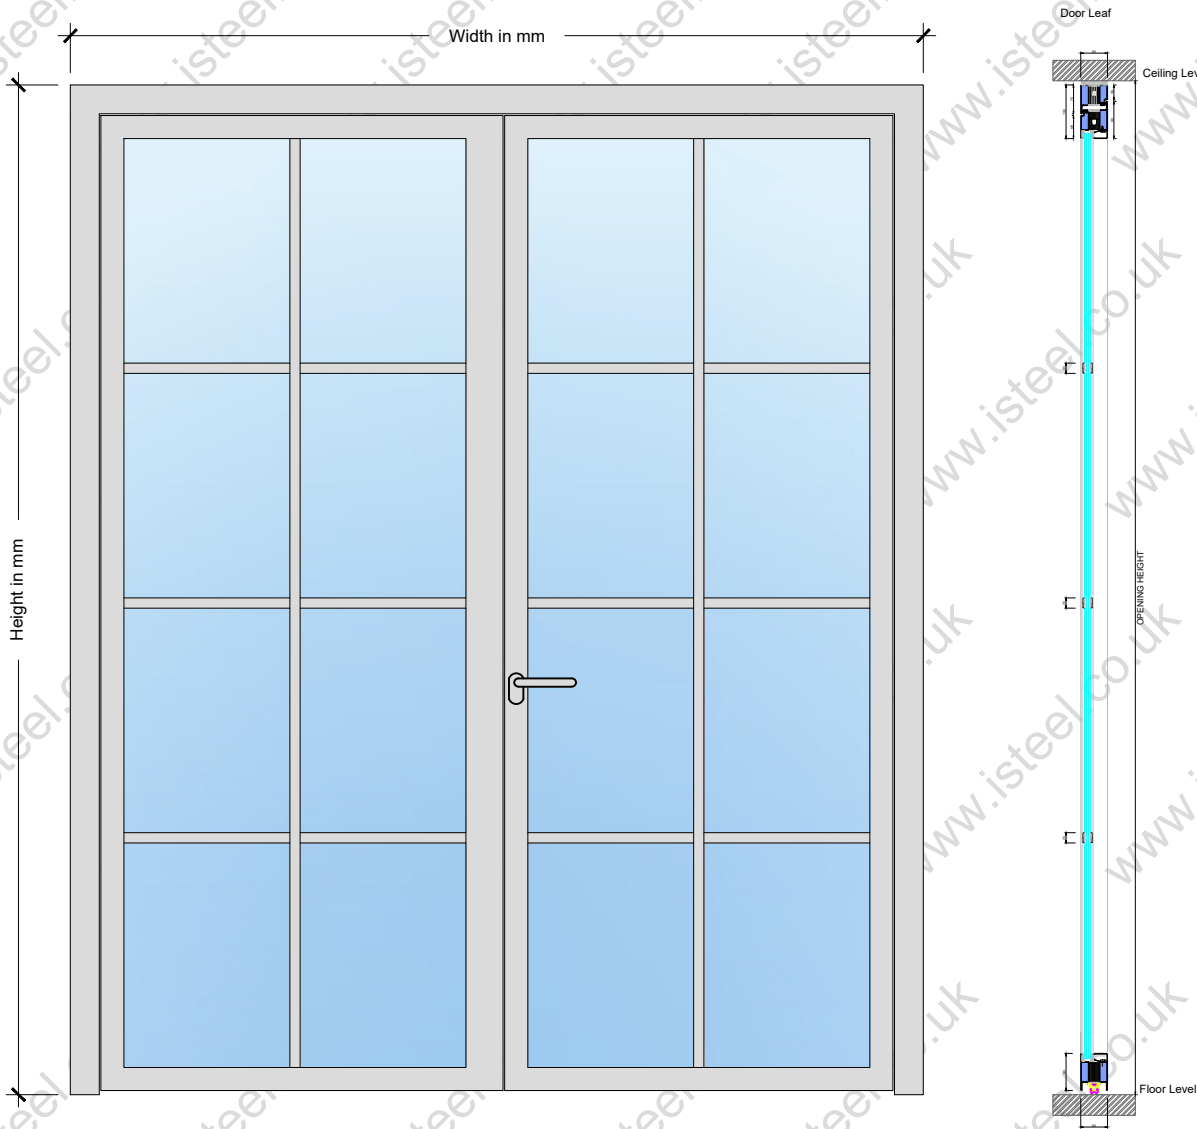

EI60 Fire Rated - FRST
Double Swing Opening Fire Door (60 Minutes, Integrity & Insulation Fire Rated)

Closed Plan Section

Opening Plan Section

Web: isteel.co.uk
Tel: 0330 1331 069
Address: Unit B, Glaziers Yard,
15 Chambers Road,
Platts Common Estate
Barnsley S74 9SA