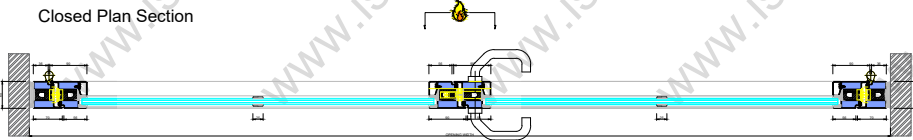

EI60 Fire Rated - FRST
Double Swing Opening Fire Door (60 Minutes, Integrity & Insulation Fire Rated)

Closed Plan Section

Opening Plan Section

Web: isteel.co.uk
Tel: 0330 1331 069
Address: Unit B, Glaziers Yard,
15 Chambers Road,
Platts Common Estate
Barnsley S74 9SA