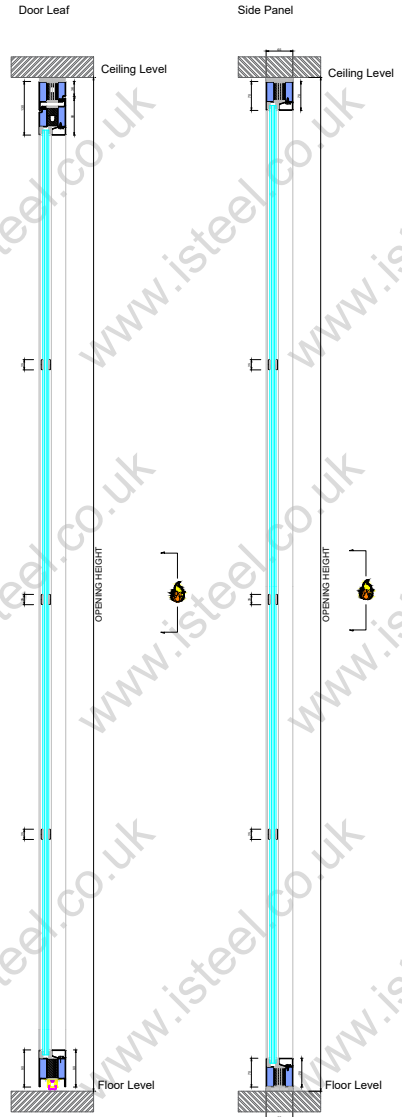

**EI60 Fire Rated - FRST**  
**Single Swing Opening Fire Door & Fixed Side Panel (60 Minutes, Integrity & Insulation Fire Rated)**

Web: [isteel.co.uk](http://isteel.co.uk)  
 Tel: 0330 1331 069  
 Address: Unit B, Glaziers Yard,  
 15 Chambers Road,  
 Platts Common Estate  
 Barnsley S74 9SA