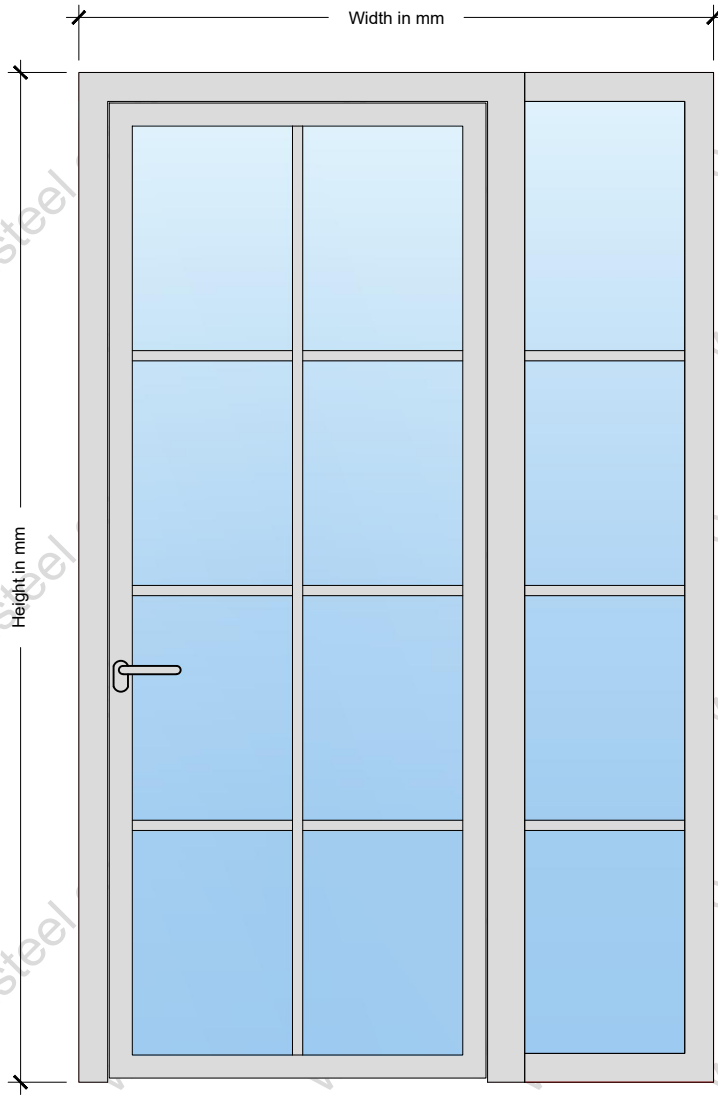

**EI60 Fire Rated - FRST**  
**Single Swing Opening Fire Door & Fixed Side Panel (60 Minutes, Integrity & Insulation Fire Rated)**

Web: [isteel.co.uk](http://isteel.co.uk)  
 Tel: 0330 1331 069  
 Address: Unit B, Glaziers Yard,  
 15 Chambers Road,  
 Platts Common Estate  
 Barnsley S74 9SA