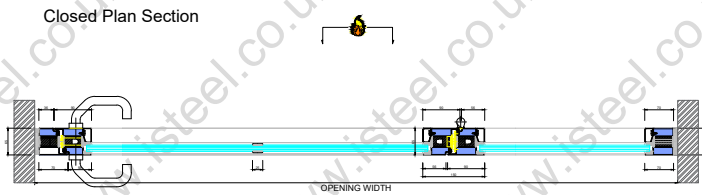

**EI60 Fire Rated - FRST**  
**Single Swing Opening Fire Door & Fixed Side Panel (60 Minutes, Integrity & Insulation Fire Rated)**

Web: [isteel.co.uk](http://isteel.co.uk)  
 Tel: 0330 1331 069  
 Address: Unit B, Glaziers Yard,  
 15 Chambers Road,  
 Platts Common Estate  
 Barnsley S74 9SA