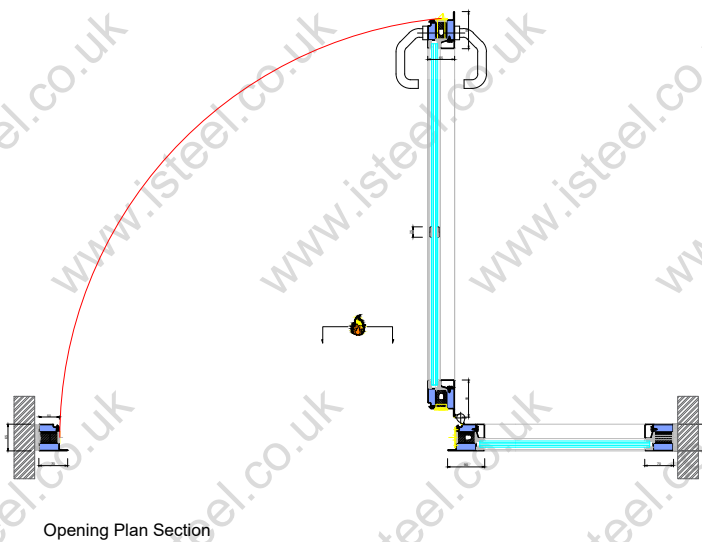

**EI60 Fire Rated - FRST**  
**Single Swing Opening Fire Door & Fixed Side Panel (60 Minutes, Integrity & Insulation Fire Rated)**

Web: [isteel.co.uk](http://isteel.co.uk)  
 Tel: 0330 1331 069  
 Address: Unit B, Glaziers Yard,  
 15 Chambers Road,  
 Platts Common Estate  
 Barnsley S74 9SA