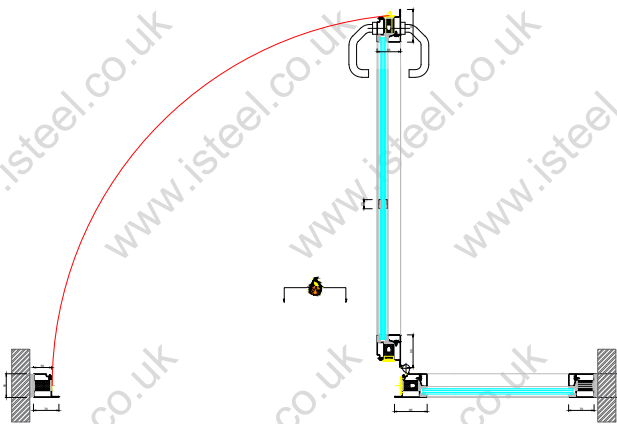

EI30 Fire Rated - FRST  
 Single Swing Opening Fire Door & Fixed Side Panel (30 Minutes, Integrity & Insulation Fire Rated)

Closed Plan Section

Opening Plan Section

Web: [isteel.co.uk](http://isteel.co.uk)  
 Tel: 0330 1331 069  
 Address: Unit B, Glaziers Yard,  
 15 Chambers Road,  
 Platts Common Estate  
 Barnsley S74 9SA