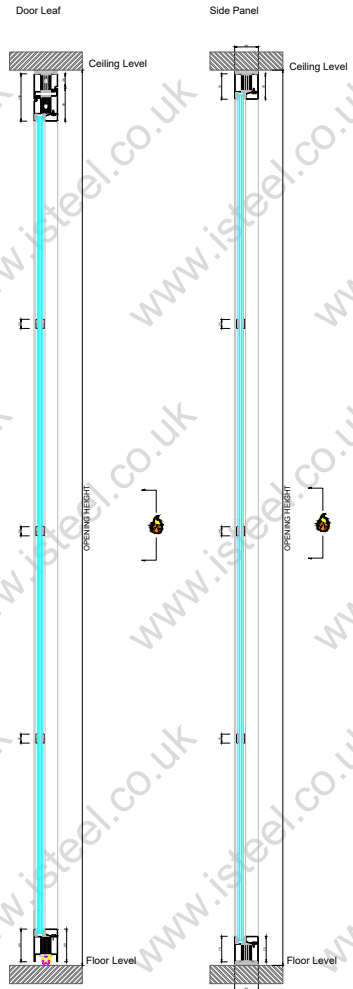

EI30 Fire Rated - FRST  
 Single Swing Opening Fire Door & Fixed Side Panel (30 Minutes, Integrity & Insulation Fire Rated)

Closed Plan Section

Opening Plan Section

Web: [isteel.co.uk](http://isteel.co.uk)  
 Tel: 0330 1331 069  
 Address: Unit B, Glaziers Yard,  
 15 Chambers Road,  
 Platts Common Estate  
 Barnsley S74 9SA