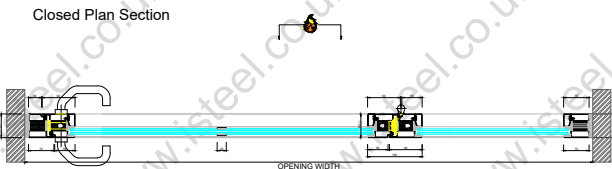

EI30 Fire Rated - FRST  
 Single Swing Opening Fire Door & Fixed Side Panel (30 Minutes, Integrity & Insulation Fire Rated)

Closed Plan Section

Opening Plan Section

Web: [isteel.co.uk](http://isteel.co.uk)  
 Tel: 0330 1331 069  
 Address: Unit B, Glaziers Yard,  
 15 Chambers Road,  
 Platts Common Estate  
 Barnsley S74 9SA