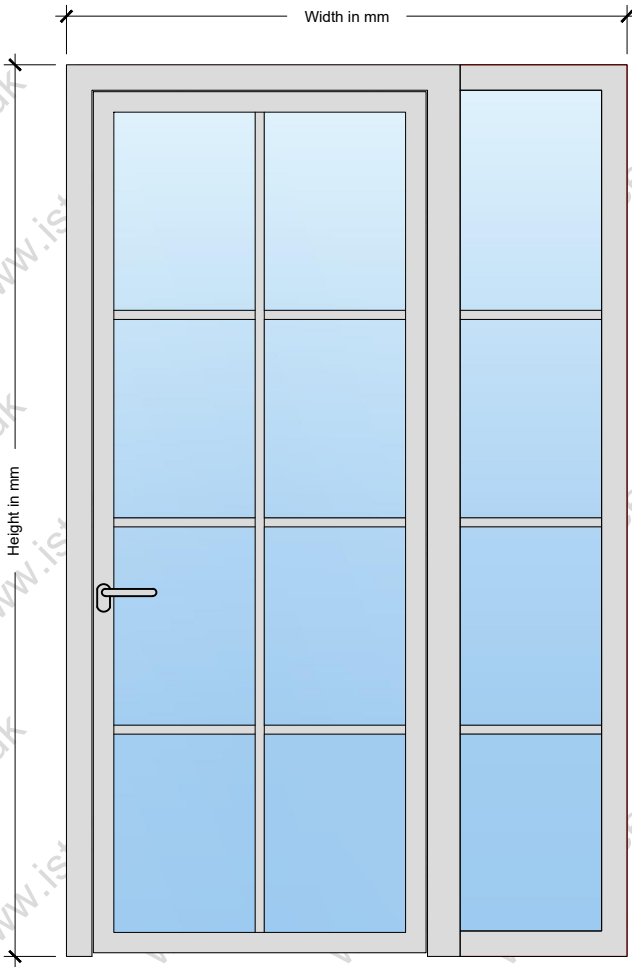

EI30 Fire Rated - FRST  
 Single Swing Opening Fire Door & Fixed Side Panel (30 Minutes, Integrity & Insulation Fire Rated)

Closed Plan Section

Opening Plan Section

Web: [isteel.co.uk](http://isteel.co.uk)  
 Tel: 0330 1331 069  
 Address: Unit B, Glaziers Yard,  
 15 Chambers Road,  
 Platts Common Estate  
 Barnsley S74 9SA