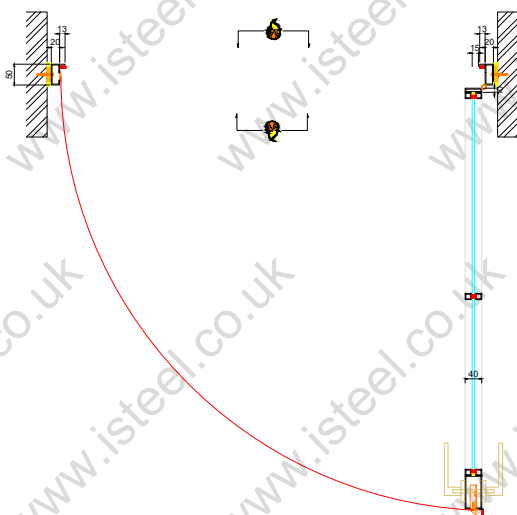

**E30 - iSteel 'FireRated'**  
 Single Swing Opening Fire Door (30 Minutes, Integrity Only Fire Rated)

Closed Plan Section

Opening Plan Section

Web: [isteel.co.uk](http://isteel.co.uk)  
 Tel: 0330 1331 069  
 Address: Unit B, Glaziers Yard,  
 15 Chambers Road,  
 Platts Common Estate  
 Barnsley S74 9SA