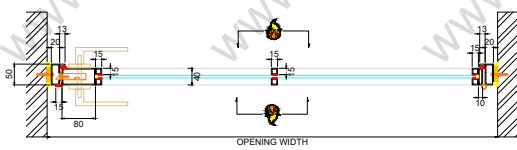

**E30 - iSteel 'FireRated'**  
 Single Swing Opening Fire Door (30 Minutes, Integrity Only Fire Rated)

Closed Plan Section

Opening Plan Section

Web: [isteel.co.uk](http://isteel.co.uk)  
 Tel: 0330 1331 069  
 Address: Unit B, Glaziers Yard,  
 15 Chambers Road,  
 Platts Common Estate  
 Barnsley S74 9SA