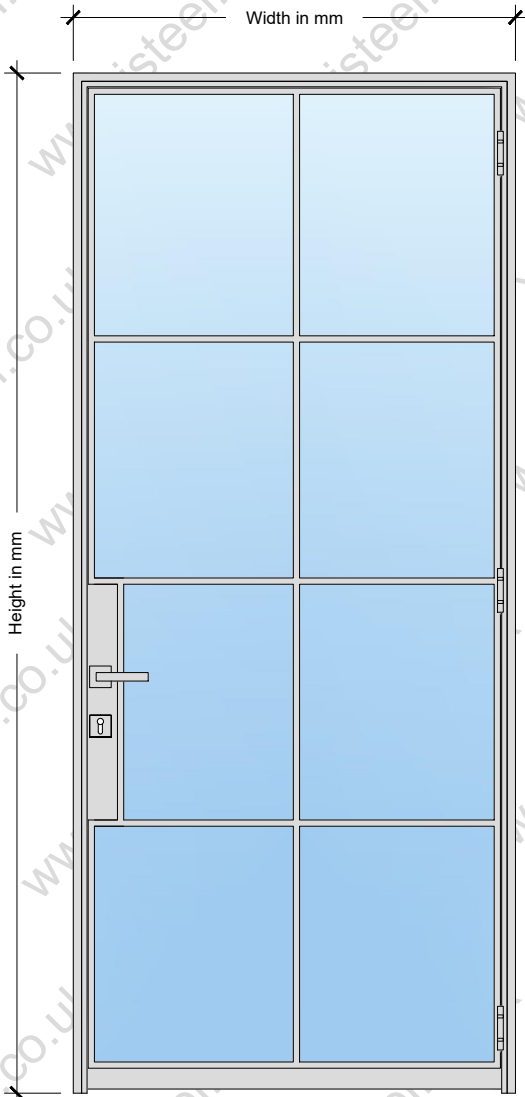

**E30 - iSteel 'FireRated'**  
 Single Swing Opening Fire Door (30 Minutes, Integrity Only Fire Rated)

Closed Plan Section

Opening Plan Section

Web: [isteel.co.uk](http://isteel.co.uk)  
 Tel: 0330 1331 069  
 Address: Unit B, Glaziers Yard,  
 15 Chambers Road,  
 Platts Common Estate  
 Barnsley S74 9SA