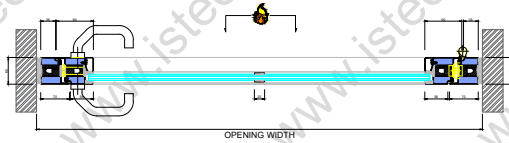

EI60 Fire Rated - FRST
Single Swing Opening Fire Door (60 Minutes, Integrity & Insulation Fire Rated)

Closed Plan Section

Opening Plan Section

Web: isteel.co.uk
Tel: 0330 1331 069
Address: Unit B, Glaziers Yard,
15 Chambers Road,
Platts Common Estate
Barnsley S74 9SA