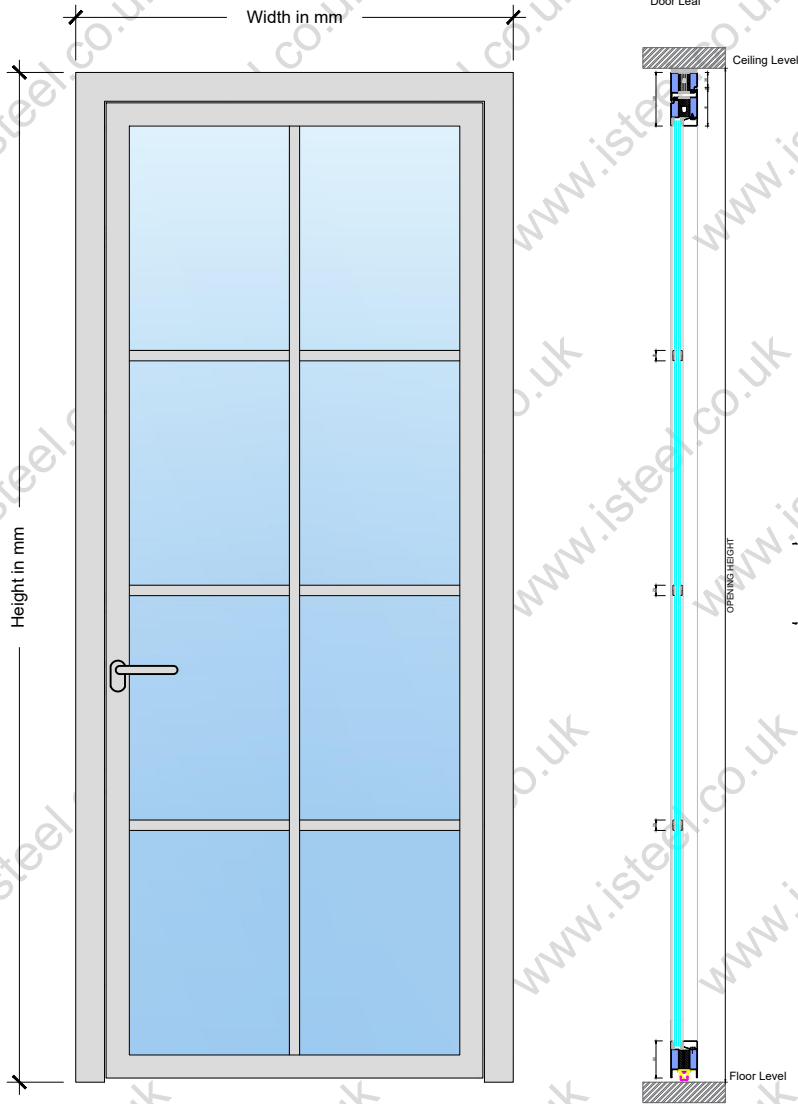

EI60 Fire Rated - FRST
Single Swing Opening Fire Door (60 Minutes, Integrity & Insulation Fire Rated)

Closed Plan Section

Opening Plan Section

Web: isteel.co.uk
Tel: 0330 1331 069
Address: Unit B, Glaziers Yard,
15 Chambers Road,
Platts Common Estate
Barnsley S74 9SA