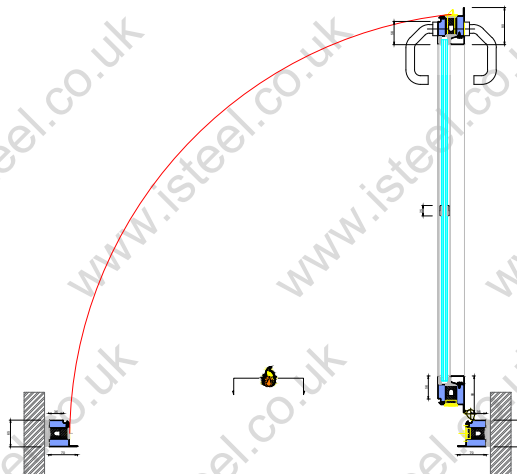

EI60 Fire Rated - FRST
Single Swing Opening Fire Door (60 Minutes, Integrity & Insulation Fire Rated)

Closed Plan Section

Opening Plan Section

Web: isteel.co.uk
Tel: 0330 1331 069
Address: Unit B, Glaziers Yard,
15 Chambers Road,
Platts Common Estate
Barnsley S74 9SA