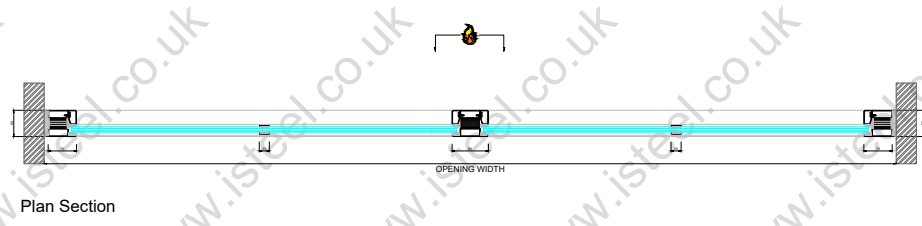

**EI30 Fire Rated - FRST**  
**Fire Screen Fixed (30 Minutes, Integrity & Insulation Fire Rated)**

Web: [isteel.co.uk](http://isteel.co.uk)  
 Tel: 0330 1331 069  
 Address: Unit B, Glaziers Yard,  
 15 Chambers Road,  
 Platts Common Estate  
 Barnsley S74 9SA