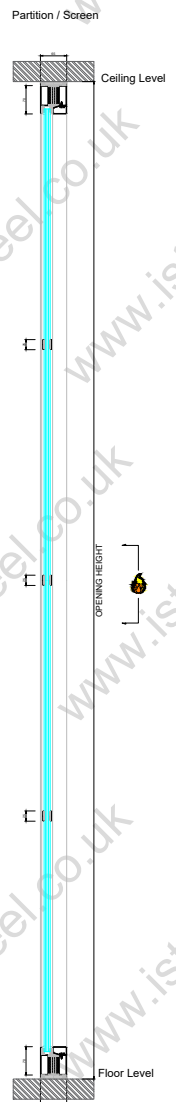

**EI30 Fire Rated - FRST**  
**Fire Screen Fixed (30 Minutes, Integrity & Insulation Fire Rated)**

Web: [isteel.co.uk](http://isteel.co.uk)  
 Tel: 0330 1331 069  
 Address: Unit B, Glaziers Yard,  
 15 Chambers Road,  
 Platts Common Estate  
 Barnsley S74 9SA