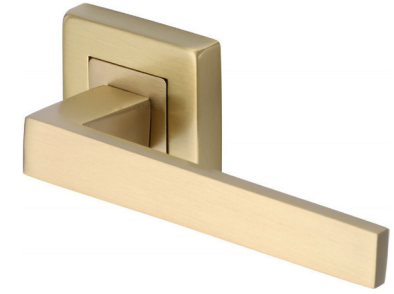

iSteel 'AluLite' (External) Handle Options

Handles are natural brass and can in time due to weather conditions and changes in environment dull and tarnish

Classic

Matt Black

Matt Bronze

Antique Brass

Satin Brass

Knurled

Matt Black

Matt Bronze

Antique Brass

Satin Brass

Heritage

Matt Bronze

Antique Brass

Satin Brass