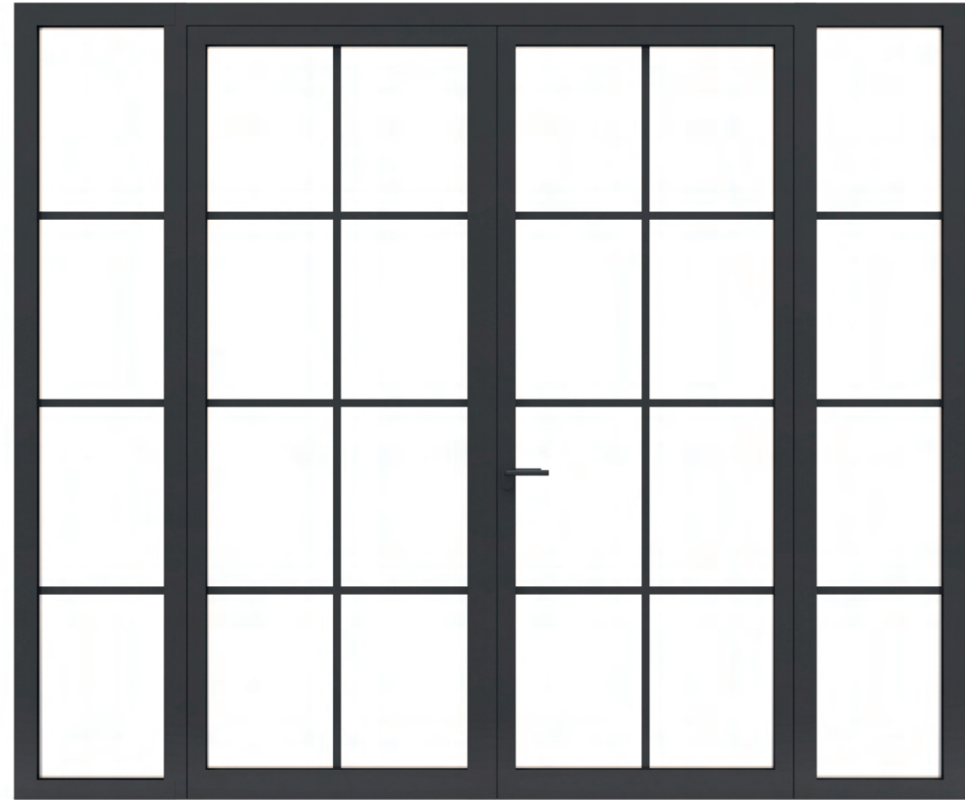

Double Fire Rated Door with Side Panels

Material: 100% Steel, with surface mounted cross bars
Finish: Powder Coat, choices available
Handle: Lever Latch or Push Pull
Glass: Toughened, Fire Rated Glass
Operation: 3D Weld on Hinges
Additional: Auto Drop Seal & Self Closer