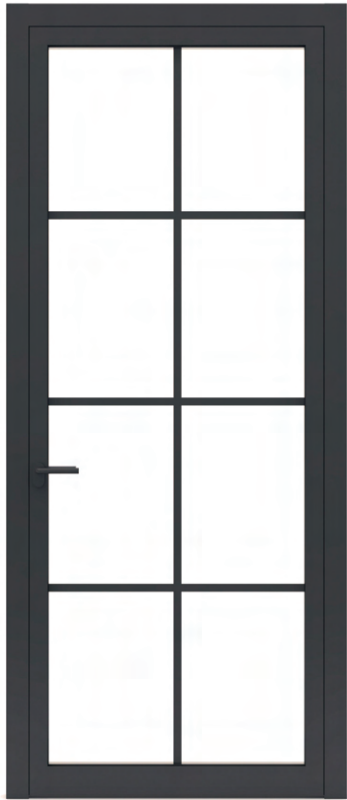

iSteel 'FRST' EI30 (30/30) & EI60 (60/60) INTEGRITY & INSULATION FIRE RATED

Single Fire Rated Door

Material: 100% Steel, with surface mounted cross bars
Finish: Powder Coat, choices available
Handle: Lever Latch or Push Pull
Glass: Toughened, Fire Rated Glass
Operation: 3D Weld on Hinges
Additional: Auto Drop Seal & Self Closer