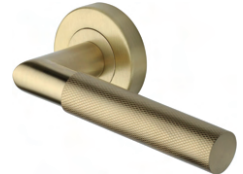

Double Fire Rated Doors with Top and Side Panel

Material: 100% Steel
Finish: Powder Coat, choices available
Handle: Choices available
Glass: Toughened, Fire Rated Glass
Operation: 3D Weld on Hinges
Additional: Intumescent protection and Auto Drop Seal

LEVER LATCH HANDLES

Classic

Black

Antique Brass

Heritage

Antique Brass

Oiled Bronze

Satin Brass

Knurled

Black

Matt Bronze

Antique Brass

Satin Brass

Beautifully Bespoke and Unique to your Requirements

iSteel 'FRST' EI30 (30/30) & EI60 (60/60) INTEGRITY & INSULATION FIRE RATED

Single Fire Rated Door

Material: 100% Steel, with surface mounted cross bars
Finish: Powder Coat, choices available
Handle: Lever Latch or Push Pull
Glass: Toughened, Fire Rated Glass
Operation: 3D Weld on Hinges
Additional: Auto Drop Seal & Self Closer